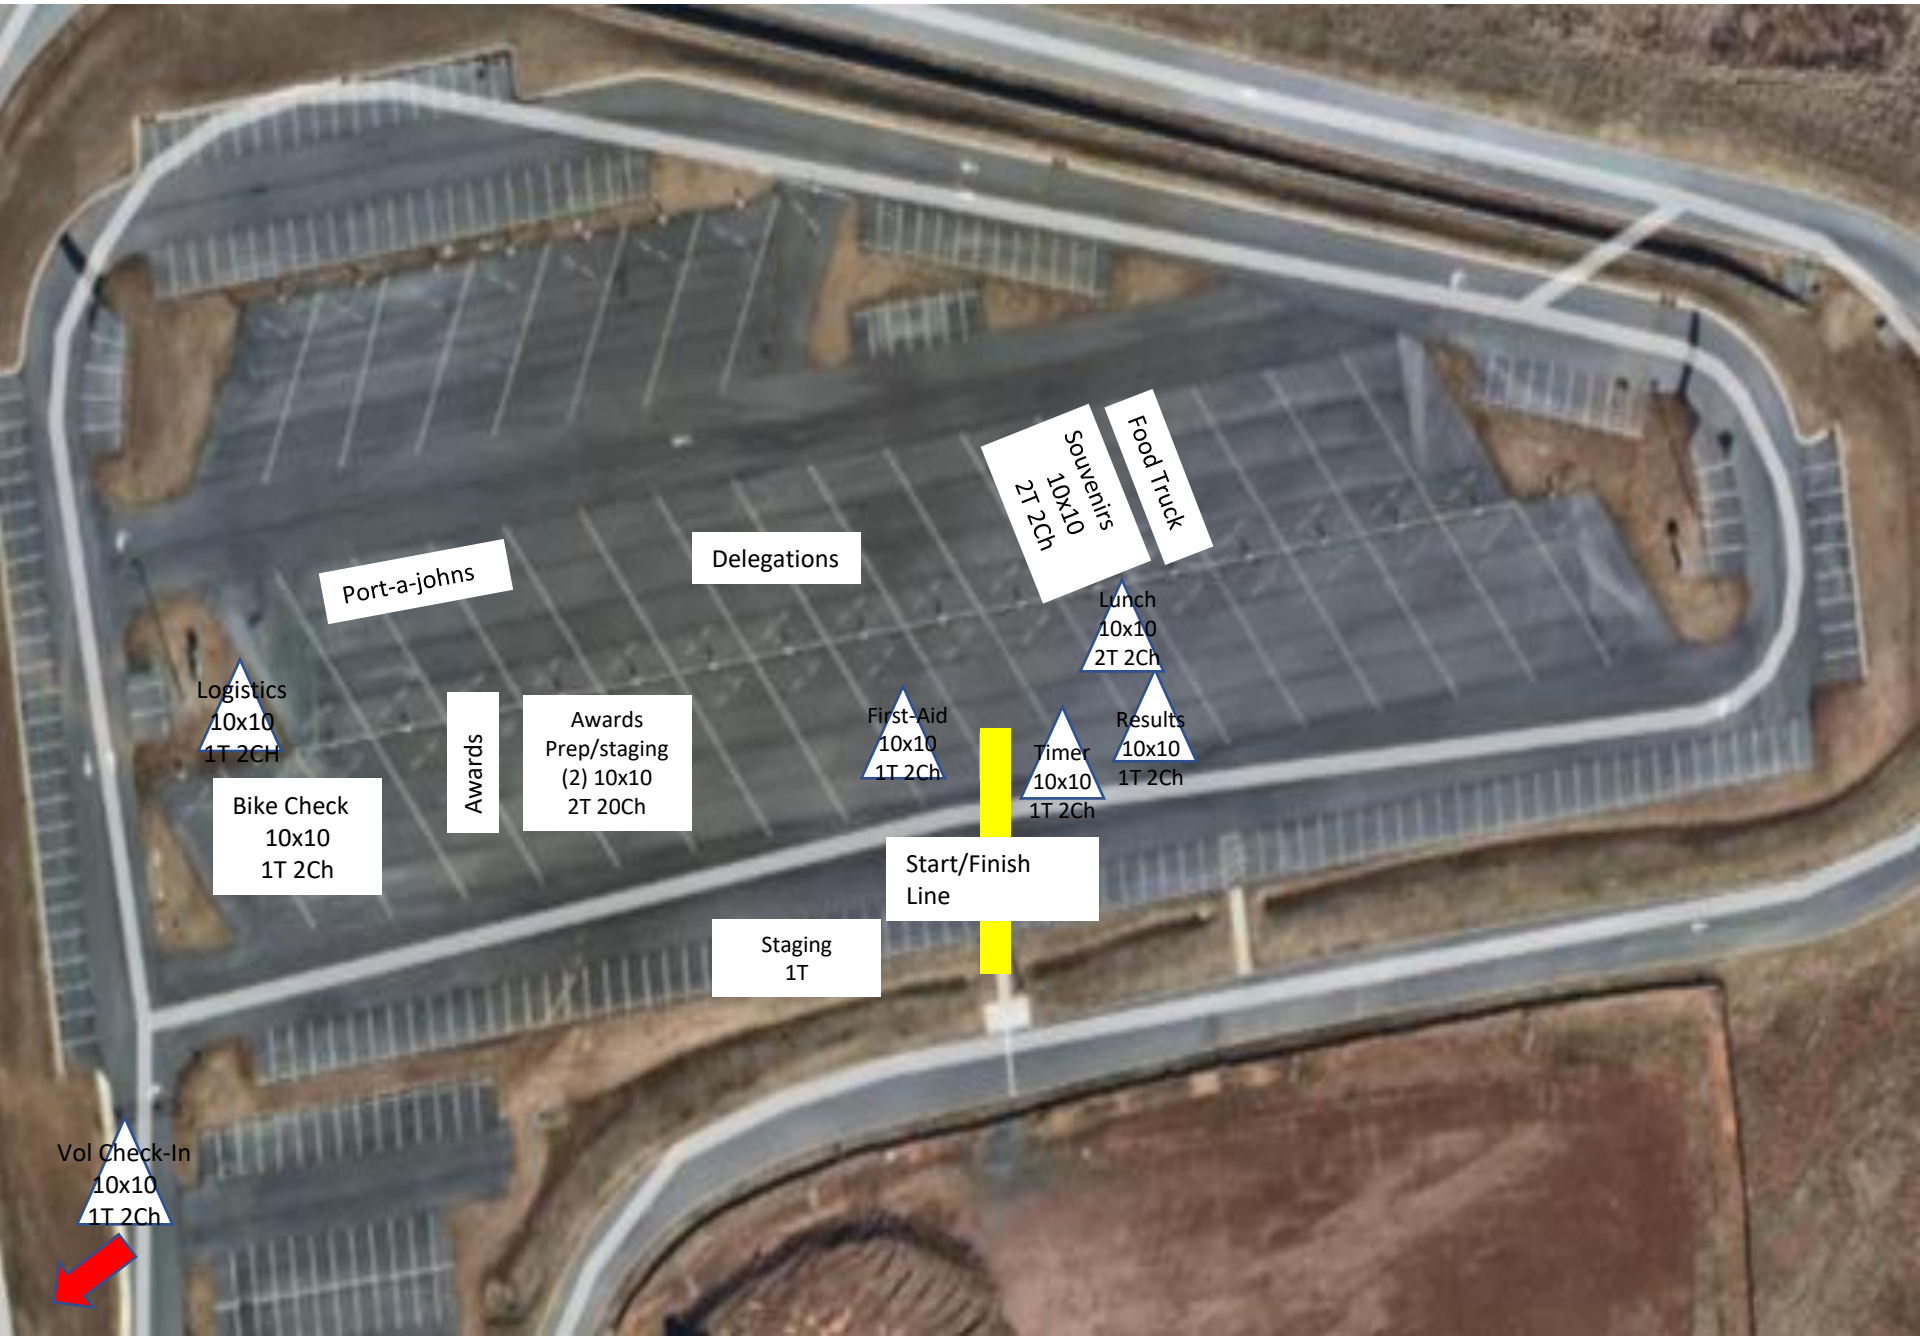

SONC Fall Tournament – Cycling – Rock Hill Criterium Course (Rock Hill, South Carolina)

Port-a-johns

Delegations

Souvenirs
10x10
2T 2Ch

Food Truck

Logistics
10x10
1T 2Ch

Bike Check
10x10
1T 2Ch

Awards

Awards
Prep/staging
(2) 10x10
2T 20Ch

First-Aid
10x10
1T 2Ch

Lunch
10x10
2T 2Ch

Timer
10x10
1T 2Ch

Results
10x10
1T 2Ch

Start/Finish
Line

Staging
1T

Vol Check-In
10x10
1T 2Ch