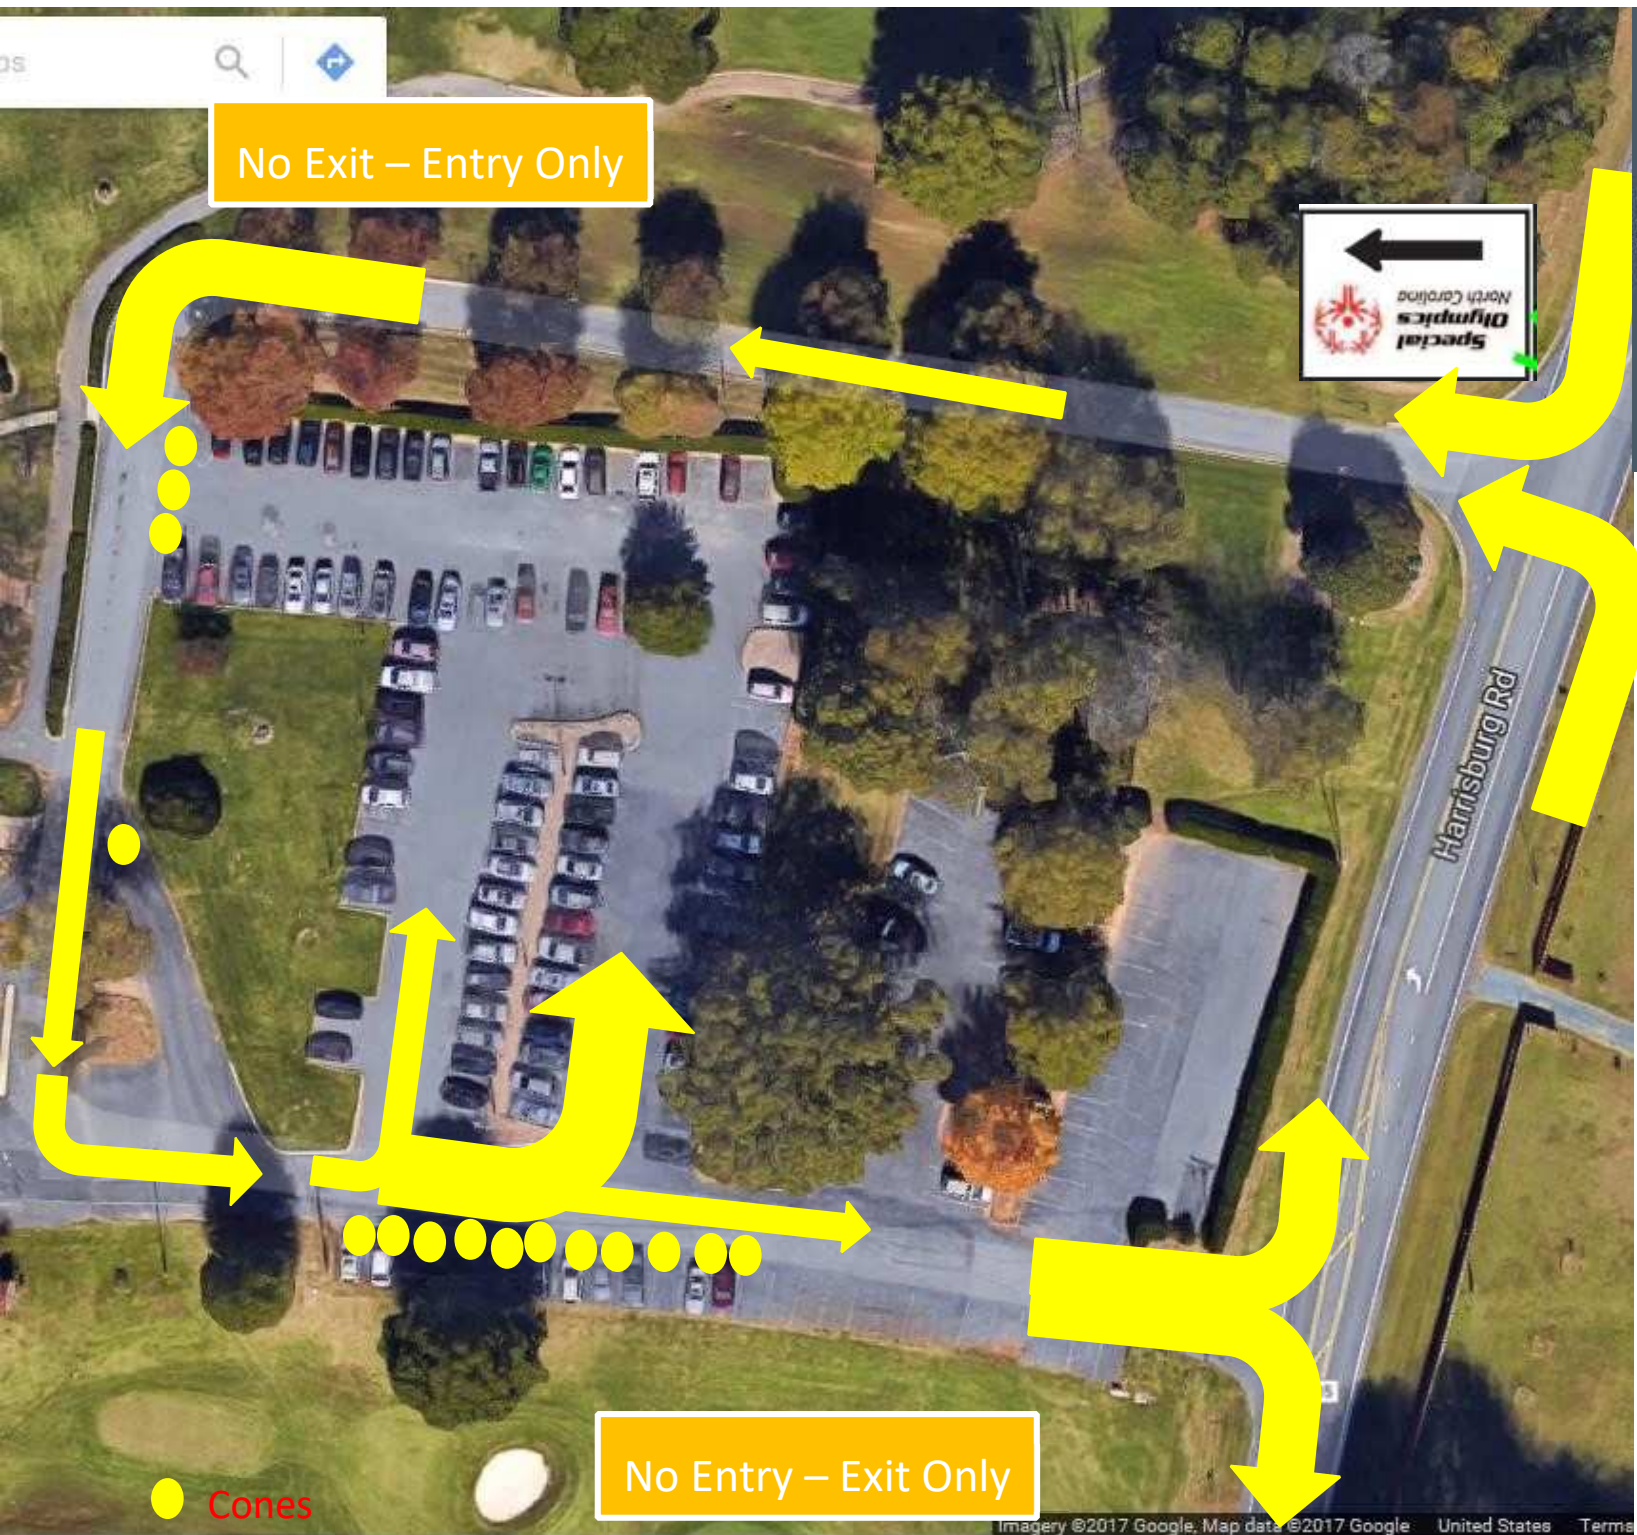

**Charles T Myers
Golf Course**

7817 Harrisburg Rd,
Charlotte, NC 28215

Parking Plan

Radha – (704) 644-9854

No Exit – Entry Only

No Entry – Exit Only

● Cones

**Charles T Myers
Golf Course**
7817 Harrisburg Rd,
Charlotte, NC 28215

Traffic Flow Plan

Radha – (704) 644-9854